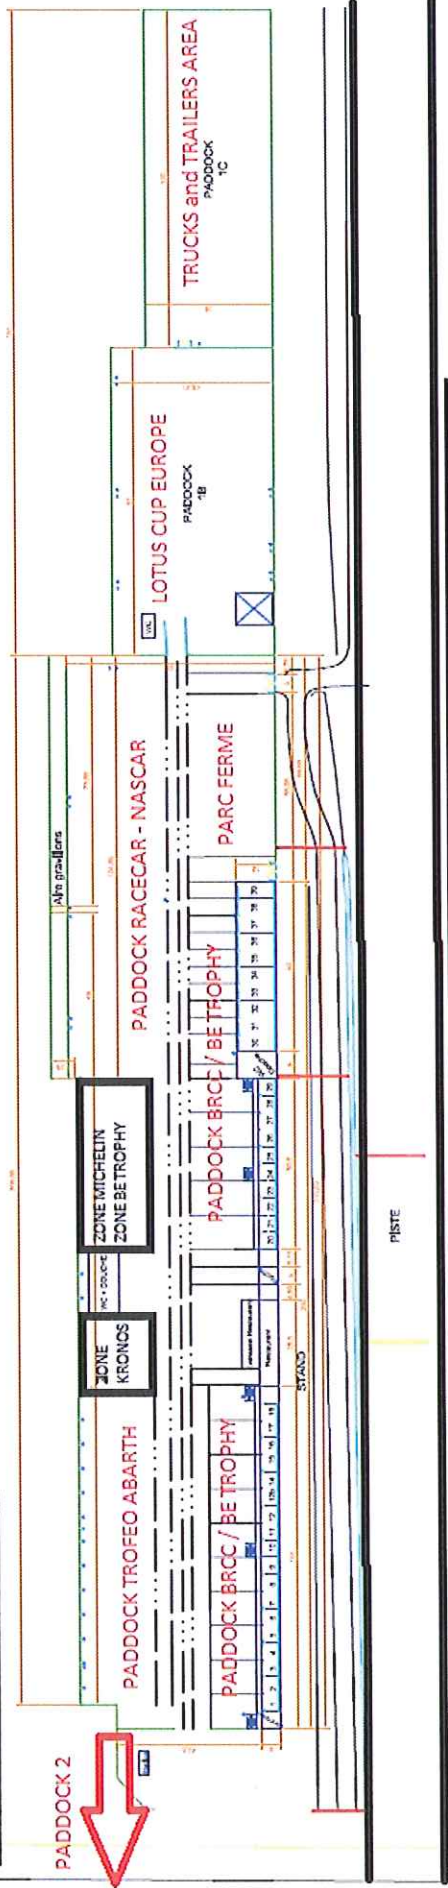

CIRCUIT DIJON PRENOIS

**DIRECTION Paddock 2
ONLY FOR TEAMS CARS and OFFICIALS**

Paddock 4 : ONLY FOR BGDC and MOBILHOME

Paddock Direction

Paddock 4 Entry

WELCOME and ADMINISTRATIVE CHECKS

OPENING

Wednesday : 17.00 to 21.00

Thursday : 07.00 to 19.00

Friday : 07.00 to 19.00

Saturday : 07.00 to 14.00